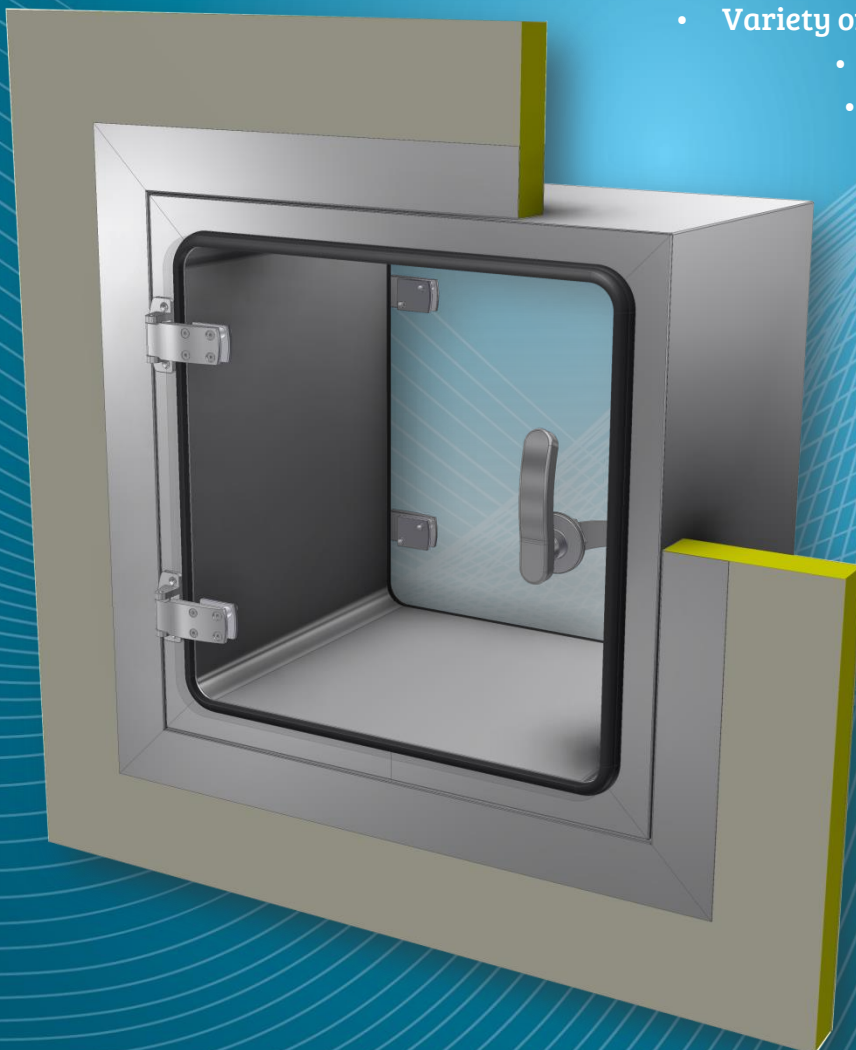

# PASS BOX

## Pass-Through Chamber Material Transfer Hatch

- Stainless steel interior & exterior housing with mirror polish finish
  - Large radius corners making it perfectly cleanable & sealable
  - Power supply free innovative reliable interlock (mechanical)
    - Installation parts included as standard
    - Variety of accessories and dimensions
      - Tempered 12mm glass door
      - More than 500 installation
      - Single-handed operation

## Characterization

- / Mechanical interlock
  - EL** Electrical interlocks
  - LUX** Floor version
  - UV** UV C sterilization light
  - H** Internal air circulation through HEPA Filter
  - AIR** Air supply from / to HVAC system
  - H2O2** H<sub>2</sub>O<sub>2</sub> ports for sterilization
  - 90°** Corner version
  - LUX** Floor installation
- Different combinations available!