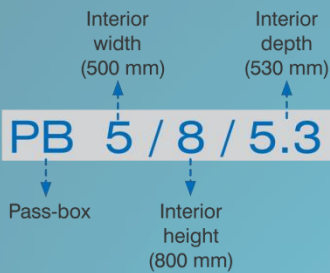

Characterization

1. / Mechanical interlock
   - **EL** Electrical interlocks
   - **LUX** Floor version
   - **UV** UV C sterilization light
   - **H** Internal air circulation through HEPA Filter
   - **AIR** Air supply from / to HVAC system
   - **H2O2** H₂O₂ ports for sterilization
   - **90°** Corner version
   - **LUX** Floor installation
2. Different combinations available!

Most Frequent Dimensions / Models

	Interior			Exterior			Equipment	View
	W	H	D	W	H	D		
PB 4/4/4	400	400	400	500	500	450	/	
PB 5/5/5	500	500	500	600	600	550	/	
PB 6/6/6	600	600	600	700	700	650	/	
PB 8/8/8	800	800	800	900	900	850	/	
PB 6/6/6 UV	600	600	600	700	850	750	UV – C surface sterilization	
PB 6/6/6 HUV	600	600	600	750	970	750	Internal air circulation through HEPA filter sterilization	
PB 6/6/6 AIR	600	600	600	700	700	750	Air shower with supply from HVAC system	
PB 6/6/6 EL	600	600	600	700	750	750	Electrical interlock	
PB 8/10/8 LUX	800	1000	800	1000	1150	950	Floor installation	
PB 6/6/6 90°	600	600	600	*	*	*	Corner installation	

All other dimensions available on demand!