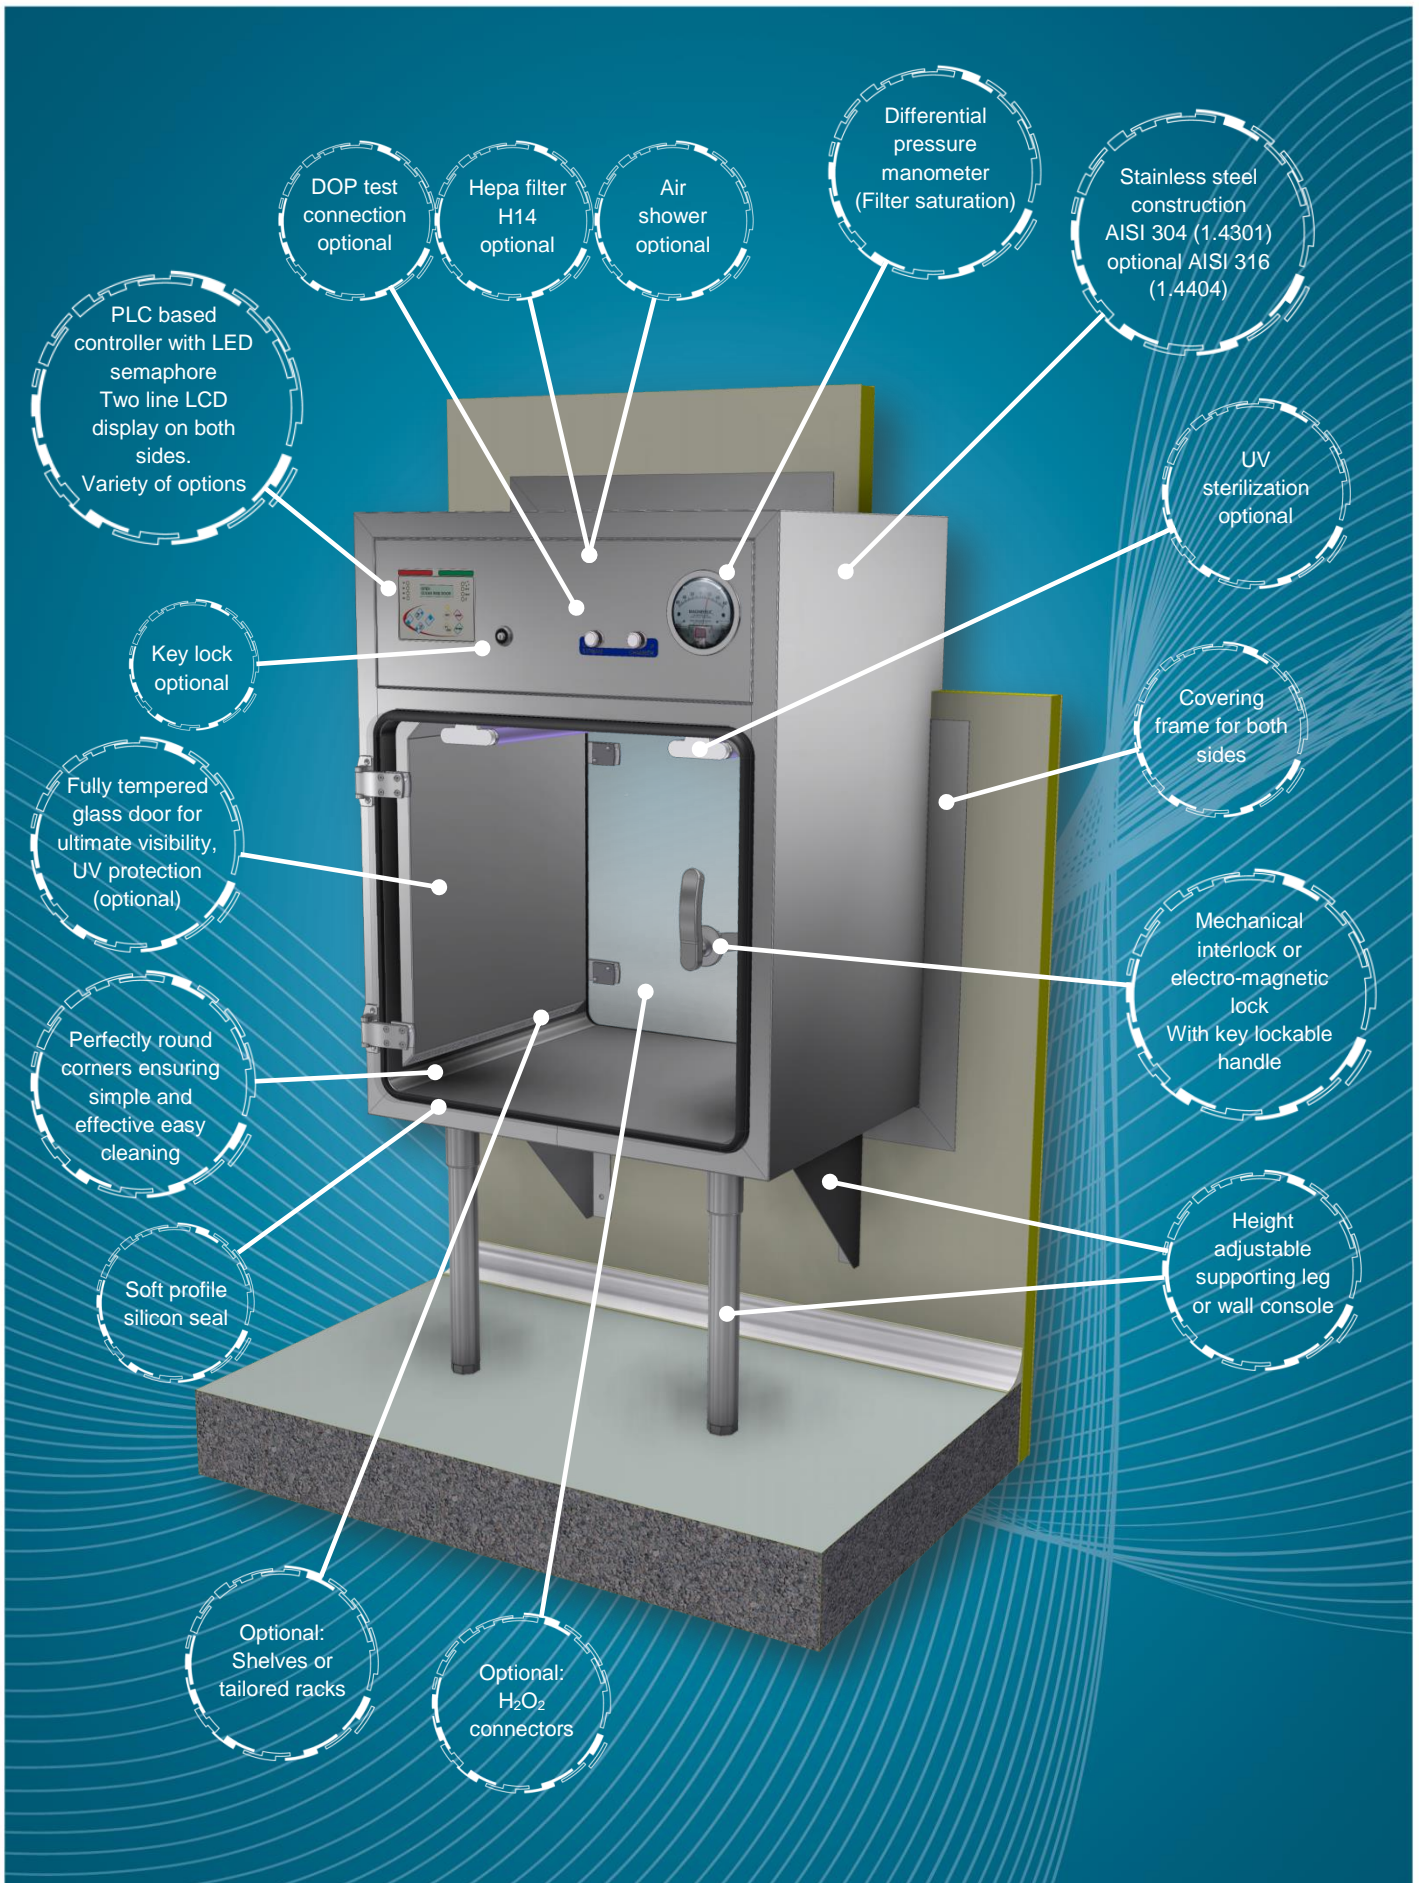

# PASS BOX

## Pass-Through Chamber Material Transfer Hatch

- Stainless steel interior & exterior housing with mirror polish finish
  - Large radius corners making it perfectly cleanable & sealable
  - Power supply free innovative reliable interlock (mechanical)
    - Installation parts included as standard
    - Variety of accessories and dimensions
      - Tempered 12mm glass door
      - More than 500 installation
      - Single-handed operation

## Characterization

- / Mechanical interlock
  - EL** Electrical interlocks
  - LUX** Floor version
  - UV** UV C sterilization light
  - H** Internal air circulation through HEPA Filter
  - AIR** Air supply from / to HVAC system
  - H2O2** H<sub>2</sub>O<sub>2</sub> ports for sterilization
  - 90°** Corner version
  - LUX** Floor installation
- Different combinations available!

## Most Frequent Dimensions / Models

	Interior			Exterior			Equipment	View
	W	H	D	W	H	D		
<b>PB 4/4/4</b>	400	400	400	500	500	450	/	
<b>PB 5/5/5</b>	500	500	500	600	600	550	/	
<b>PB 6/6/6</b>	600	600	600	700	700	650	/	
<b>PB 8/8/8</b>	800	800	800	900	900	850	/	
<b>PB 6/6/6 UV</b>	600	600	600	700	850	750	UV – C surface sterilization	
<b>PB 6/6/6 HUV</b>	600	600	600	750	970	750	Internal air circulation through HEPA filter sterilization	
<b>PB 6/6/6 AIR</b>	600	600	600	700	700	750	Air shower with supply from HVAC system	
<b>PB 6/6/6 EL</b>	600	600	600	700	750	750	Electrical interlock	
<b>PB 8/10/8 LUX</b>	800	1000	800	1000	1150	950	Floor installation	
<b>PB 6/6/6 90°</b>	600	600	600	*	*	*	Corner installation	